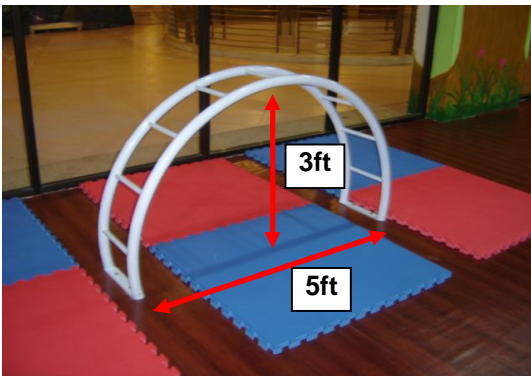

AnnVs FITNESS

TRIANGLE CLIMBER WITH ROPE
PRICE: RM 1,500 (Neg)

TREE CLIMBER (2 UNITS)
PRICE: RM 150

CLIMB & ABSAIL
PRICE: RM 1,500 (Neg)

REVERSE CRAWLER

PRICE: RM 400

HEAVY DUTY ROD (22FT)

PRICE: RM 1000

GYPSUM BOARD (build and removed, still new)

PRICE: RM 4 per/sft (Releasing everything at RM 3,500)

4ftx2ft 22 pieces
4ftx 8ft 25 pieces
2ftx8ft 4 pieces

TEMPERED CLEAR FIXED GLASS WITH ALUMN FRAME & DOUBLE SWING DOOR