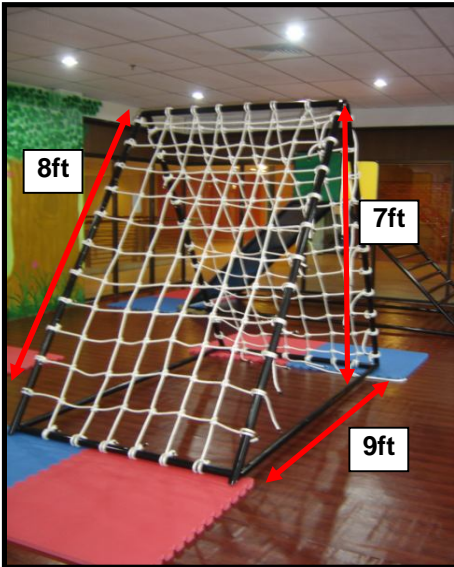

AnnVs FITNESS

TRIANGLE CLIMBER WITH ROPE
PRICE: RM 1,500 (Neg)

TREE CLIMBER (2 UNITS)
PRICE: RM 150

CLIMB & ABSAIL
PRICE: RM 1,500 (Neg)

REVERSE CRAWLER

PRICE: RM 400

HEAVY DUTY ROD (22FT)

PRICE: RM 1000

GYPSUM BOARD (build and removed, still new)

PRICE: RM 4 per/sft (Releasing everything at RM 3,500)

4ftx2ft 22 pieces
4ftx 8ft 25 pieces
2ftx8ft 4 pieces

TEMPERED CLEAR FIXED GLASS WITH ALUMN FRAME & DOUBLE SWING DOOR