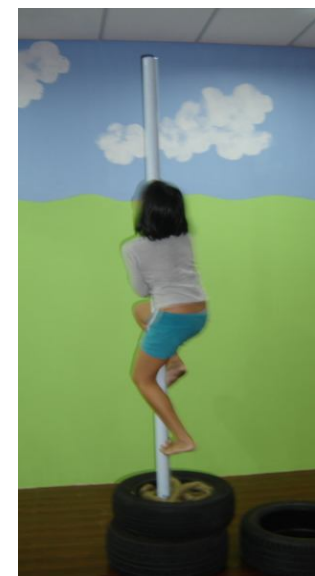

AnnVs FITNESS

TRIANGLE CLIMBER WITH ROPE
PRICE: RM 1,500 (Neg)

TREE CLIMBER (2 UNITS)
PRICE: RM 150

CLIMB & ABSAIL
PRICE: RM 1,500 (Neg)

REVERSE CRAWLER

PRICE: RM 400

HEAVY DUTY ROD (22FT)

PRICE: RM 1000

GYPSUM BOARD (build and removed, still new)

PRICE: RM 4 per/sft (Releasing everything at RM 3,500)

4ftx2ft 22 pieces
4ftx 8ft 25 pieces
2ftx8ft 4 pieces

TEMPERED CLEAR FIXED GLASS WITH ALUMN FRAME & DOUBLE SWING DOOR