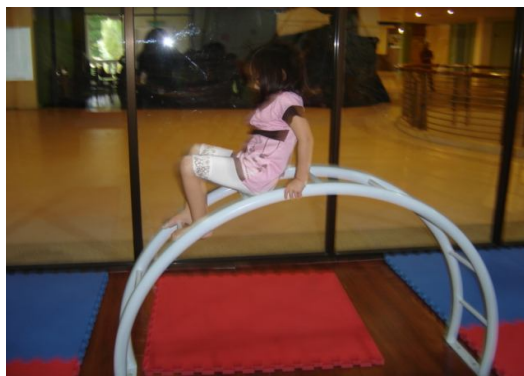

AnnVs FITNESS

TRIANGLE CLIMBER WITH ROPE
PRICE: RM 1,500 (Neg)

TREE CLIMBER (2 UNITS)
PRICE: RM 150

CLIMB & ABSAIL
PRICE: RM 1,500 (Neg)

REVERSE CRAWLER

PRICE: RM 400

HEAVY DUTY ROD (22FT)

PRICE: RM 1000

GYPSUM BOARD (build and removed, still new)

PRICE: RM 4 per/sft (Releasing everything at RM 3,500)

4ftx2ft 22 pieces
4ftx 8ft 25 pieces
2ftx8ft 4 pieces

TEMPERED CLEAR FIXED GLASS WITH ALUMN FRAME & DOUBLE SWING DOOR