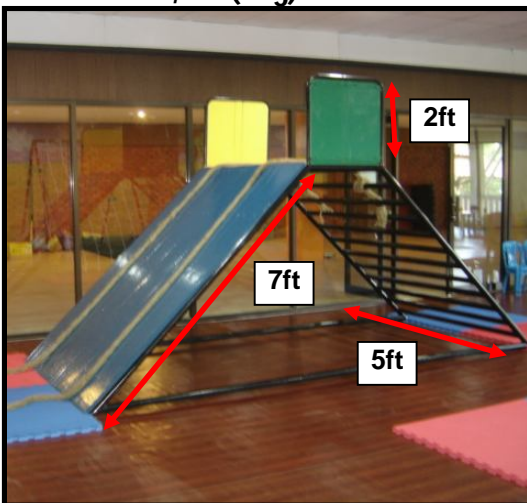

AnnVs FITNESS

TRIANGLE CLIMBER WITH ROPE
PRICE: RM 1,500 (Neg)

TREE CLIMBER (2 UNITS)
PRICE: RM 150

CLIMB & ABSAIL
PRICE: RM 1,500 (Neg)

REVERSE CRAWLER

PRICE: RM 400

HEAVY DUTY ROD (22FT)

PRICE: RM 1000

GYPSUM BOARD (build and removed, still new)

PRICE: RM 4 per/sft (Releasing everything at RM 3,500)

4ftx2ft 22 pieces
4ftx 8ft 25 pieces
2ftx8ft 4 pieces

TEMPERED CLEAR FIXED GLASS WITH ALUMN FRAME & DOUBLE SWING DOOR